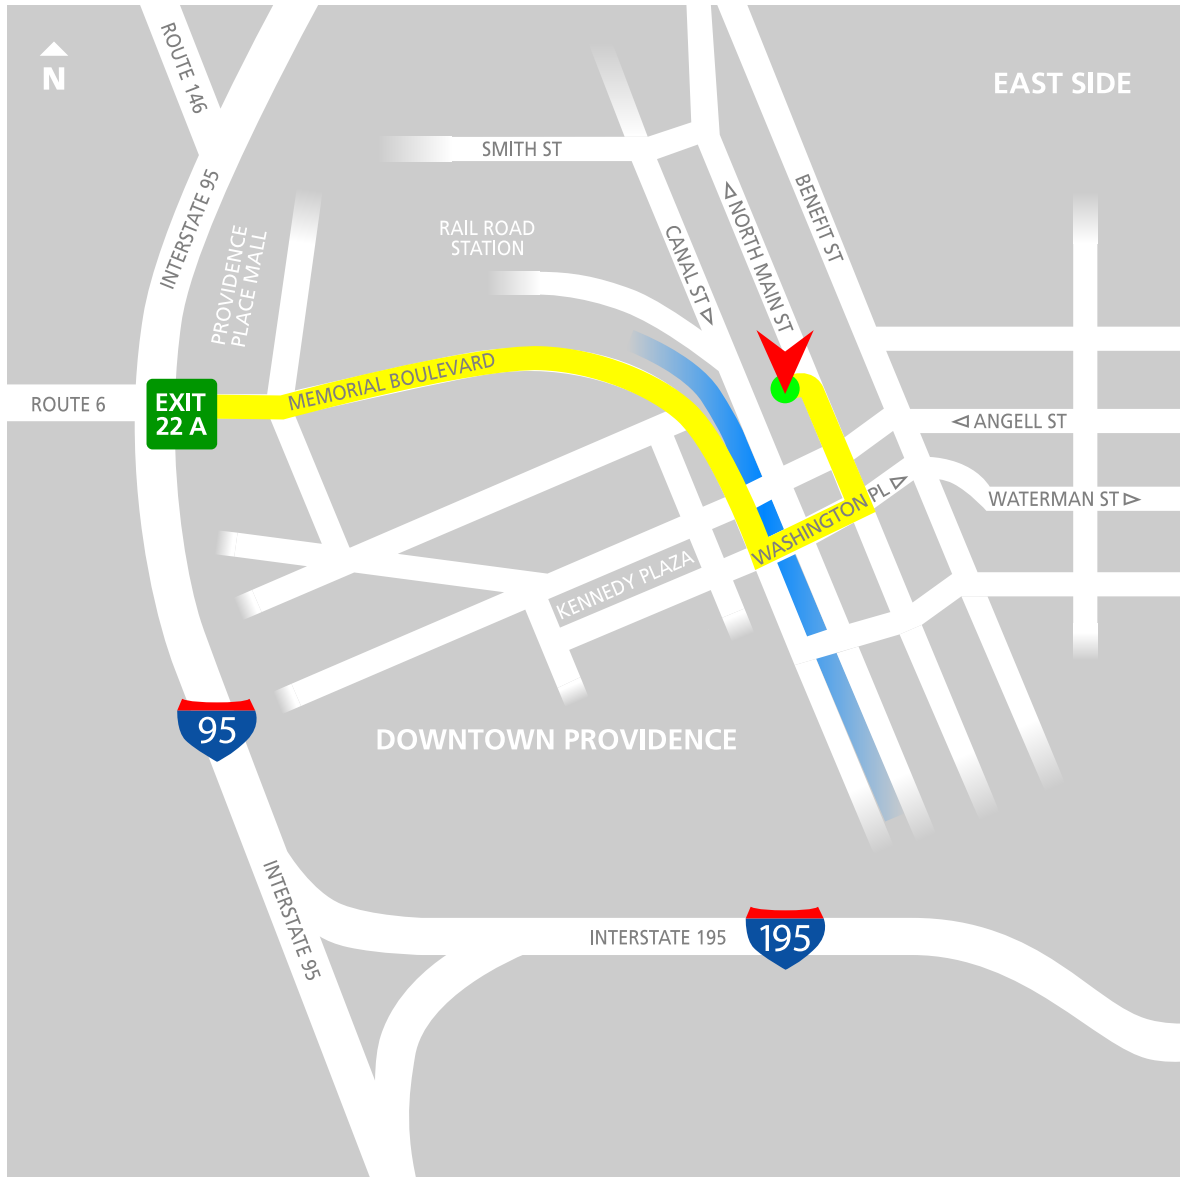

## Directions to Logica from I-95

Exit 22 A (Downtown Providence)  
Straight on Memorial Blvd  
Left onto Washington at 4th light  
Left onto North Main at 1st light  
Straight on North Main through 1st light  
Logica is 3rd building on left (118 North Main)  
Entry between Moss Salon and Lola  
Second floor